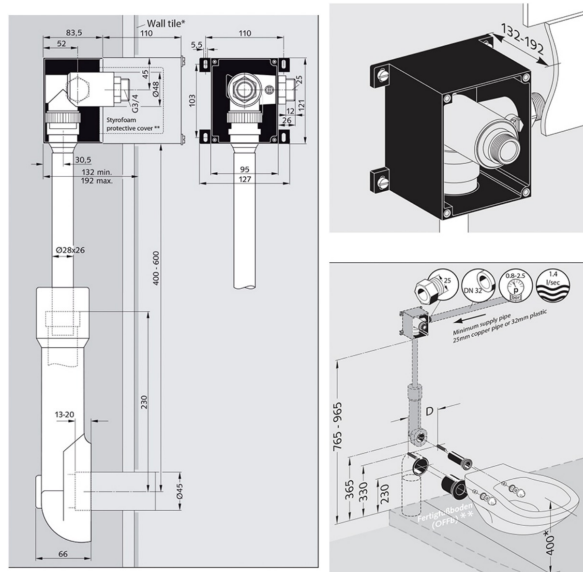

Compact Inwall WC Flushvalve Body

011370099

Features:

- Manual operation
- Brass body
- 3 push plate options
- Requires compact flush plate

Finish:

NOTE: Images, specifications and dimension correct at the time of publishing. It is advised that these details be confirmed prior to installation as no liability will be taken by Bowermans Office Furniture for any changes in specifications.