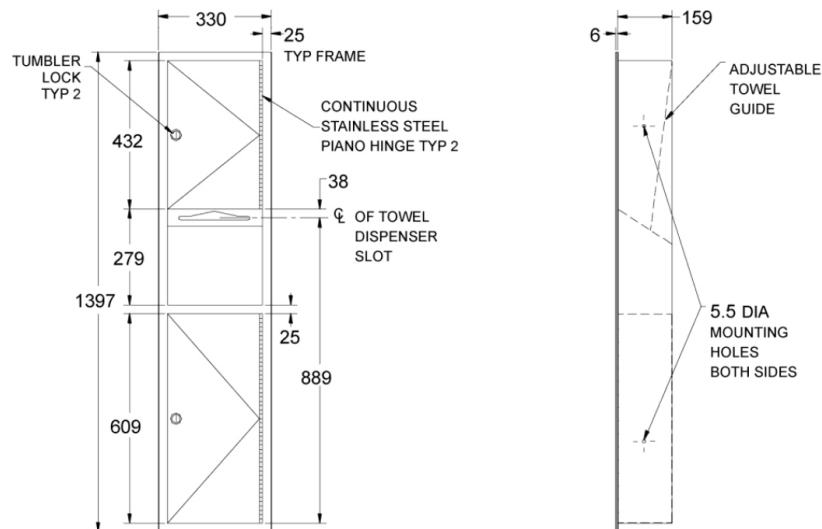

Recessed Paper Towel Dispenser & Waste 100467

Features:

- Dispense 600 C-fold, 800 multi-fold or 1100 single-fold paper towels
- Waste capacity: 26 litres
- Satin finish

Finish:

Stainless Steel

Dimension:

W330 x D165 x H1397mm