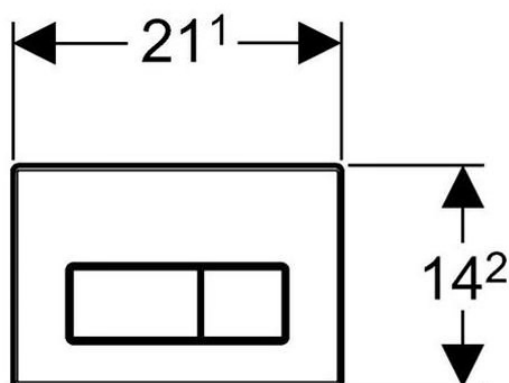

■ GEBERIT

Kappa 50 Dual Flush Push Plate 115260111

Features:

- Plate: White alpine
- Buttons: White alpine
- Compatible with Kappa cisterns

Finish:

White

Dimension:

W211 x D15 x H142mm