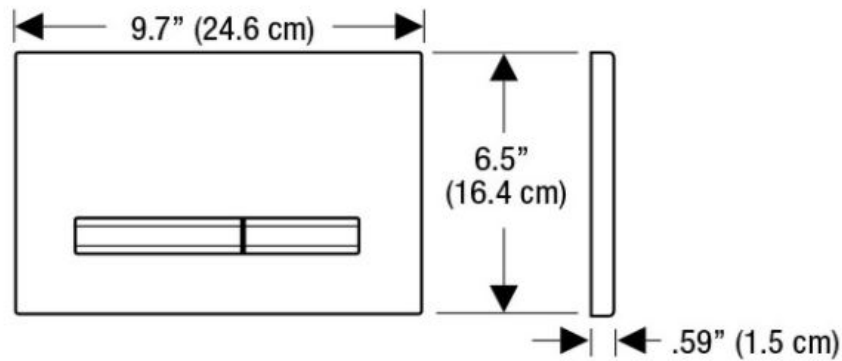

■ GEBERIT

Sigma 50 Dual Flush Plate 115788DW2

Features:

- Frameless design
- Modern slimline buttons with slightly curved contour
- Moving parts are accessible through the flush plate

Finish:

Black

Dimension:

W246 x H164mm

NOTE: Images, specifications and dimension correct at the time of publishing. It is advised that these details be confirmed prior to installation as no liability will be taken by Bowermans Office Furniture for any changes in specifications.