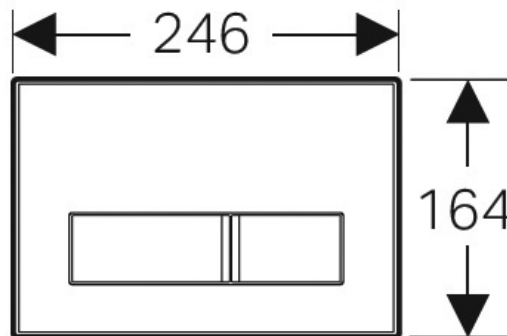

■ GEBERIT

Sigma50 Dual Flush Push Plate 115788DW5

Features:

- Compatible with Sigma75, Sigma8 & Kappa undercounter with Sigma adaptor
- Dual flush rectangular black glass plate with rectangular brushed metal buttons

Finish:

Black

Dimension:

W246 x D14 x H164mm

NOTE: Images, specifications and dimension correct at the time of publishing. It is advised that these details be confirmed prior to installation as no liability will be taken by Bowermans Office Furniture for any changes in specifications.