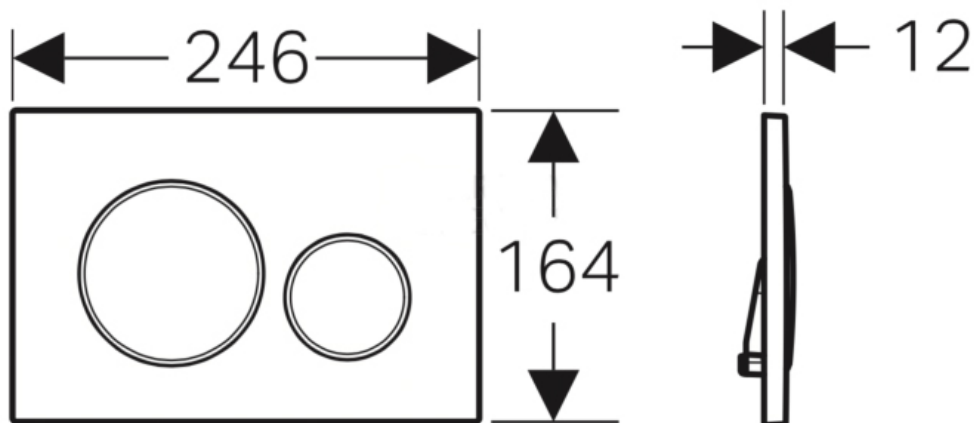

## Sigma 20 Dual Flush Push Plate 115889SN1

**Features:**

- Access plate Stainless Steel/Chrome/Stainless Steel
- Compatible with Sigma cisterns
- Moulded plastic

**Finish:**

Stainless Steel

**Dimension:**

W246 x D15 x H164mm

NOTE: Images, specifications and dimension correct at the time of publishing. It is advised that these details be confirmed prior to installation as no liability will be taken by Bowermans Office Furniture for any changes in specifications.