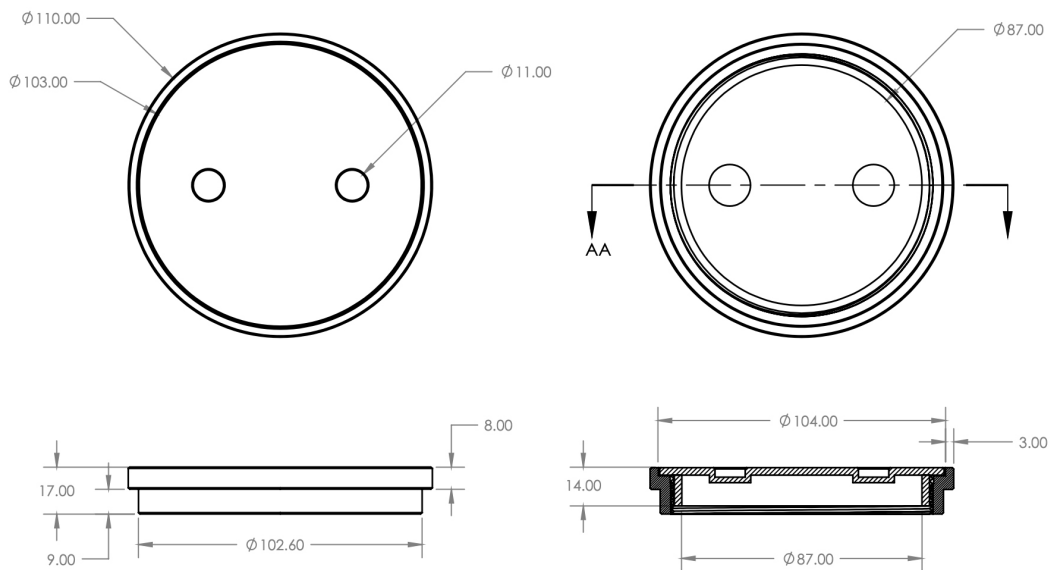

100mm Clearout Round Floor Waste

1450101

Features:

- Solid brass construction

Finish:

Chrome

Dimension:

W110 x D110 x H14mm