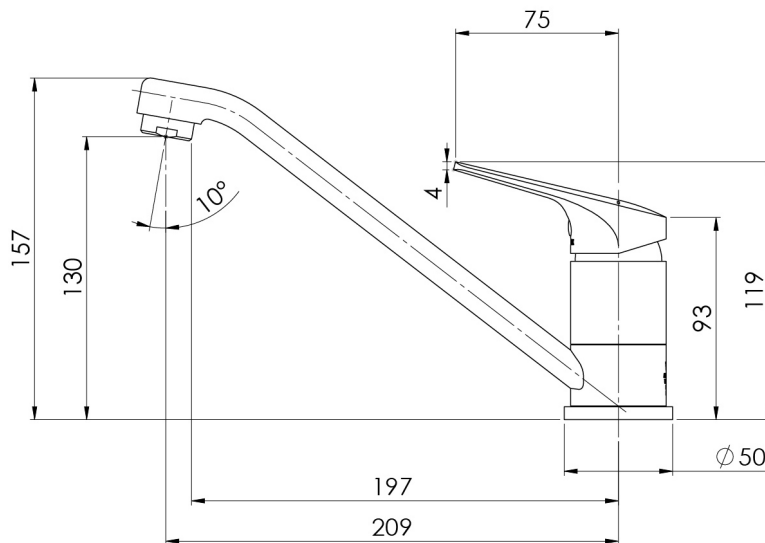

Ivy MKII Sink Mixer
154730010

Features:

- 360° swivel spout for enhanced functionality
- Ergonomic handle design for ease of use
- Brass construction

Finish:

Matte Black

NOTE: Images, specifications and dimension correct at the time of publishing. It is advised that these details be confirmed prior to installation as no liability will be taken by Bowermans Office Furniture for any changes in specifications.