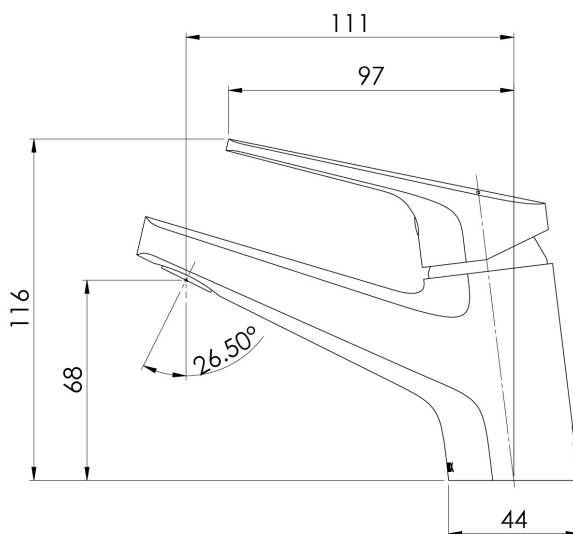

Ivy MKII Basin Mixer  
154770010

**Features:**

- Fixed position basin mixer
- Ergonomic handle design for ease of use
- Brass construction

**Finish:**

Matte Black

NOTE: Images, specifications and dimension correct at the time of publishing. It is advised that these details be confirmed prior to installation as no liability will be taken by Bowermans Office Furniture for any changes in specifications.