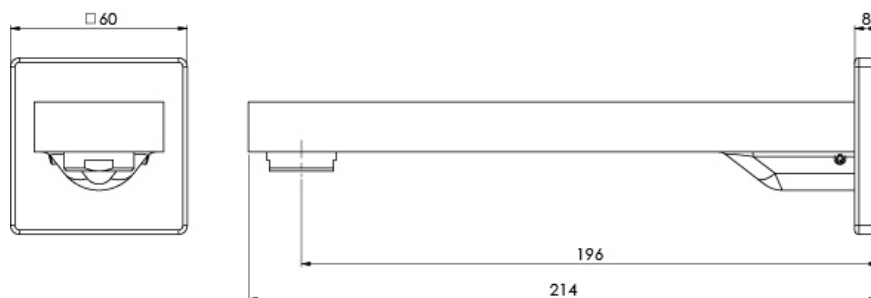

Baxi 200mm Wall Bath Spout  
156762010

**Features:**

- Push fit spout
- Brass construction
- Durable, high quality finish
- Versatile squareline design to suit any bathroom interior

**Finish:**

Matte Black

NOTE: Images, specifications and dimension correct at the time of publishing. It is advised that these details be confirmed prior to installation as no liability will be taken by Bowermans Office Furniture for any changes in specifications.