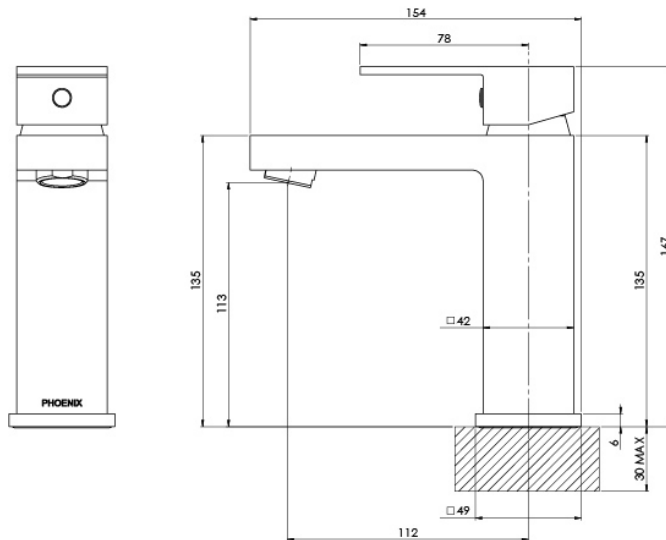

Baxi Basin Mixer
156770000

Features:

- 5.0L/min
- Solid brass construction
- 25mm ceramic cartridge
- Coloured hot and cold indicators

Finish:

Chrome

NOTE: Images, specifications and dimension correct at the time of publishing. It is advised that these details be confirmed prior to installation as no liability will be taken by Bowermans Office Furniture for any changes in specifications.