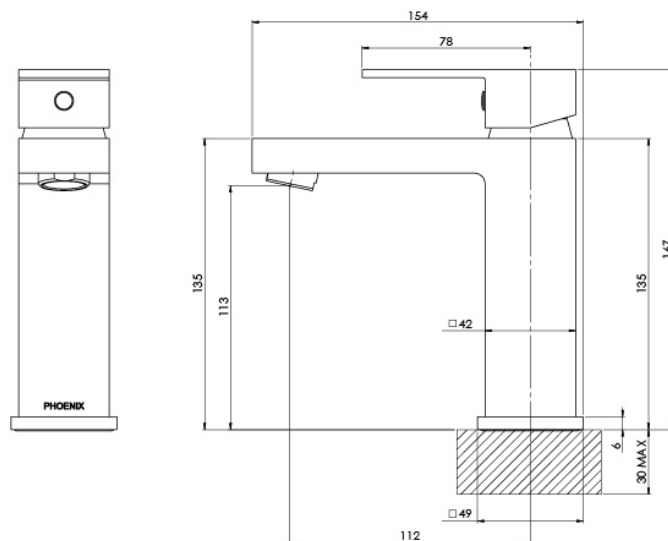

Baxi Basin Mixer  
156770010

**Features:**

- 5.0L/min
- Solid brass construction
- 25mm ceramic cartridge
- Coloured hot and cold indicators

**Finish:**

Matte Black

NOTE: Images, specifications and dimension correct at the time of publishing. It is advised that these details be confirmed prior to installation as no liability will be taken by Bowermans Office Furniture for any changes in specifications.