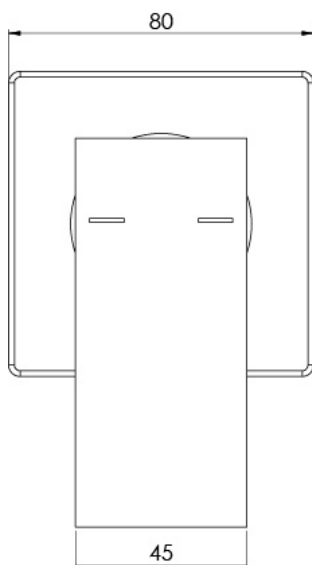

Baxi Shower/Bath Mixer Complete
156780500

Features:

- Includes 150780400 +156780500 - Body and Trim Kit
- Coloured hot and cold indicators
- Durable, high quality finish

Finish:

Chrome

NOTE: Images, specifications and dimension correct at the time of publishing. It is advised that these details be confirmed prior to installation as no liability will be taken by Bowermans Office Furniture for any changes in specifications.