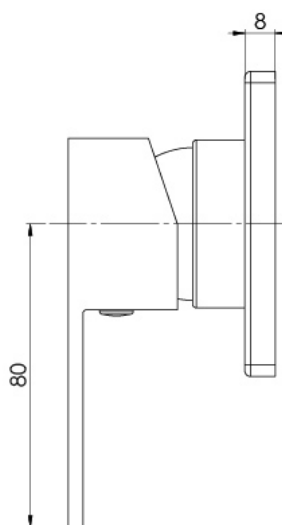

Baxi Shower/Bath Mixer Complete
156780500

Features:

- Includes 150780400 +156780500 - Body and Trim Kit
- Coloured hot and cold indicators
- Durable, high quality finish

Finish:

Chrome

NOTE: Images, specifications and dimension correct at the time of publishing. It is advised that these details be confirmed prior to installation as no liability will be taken by Bowermans Office Furniture for any changes in specifications.