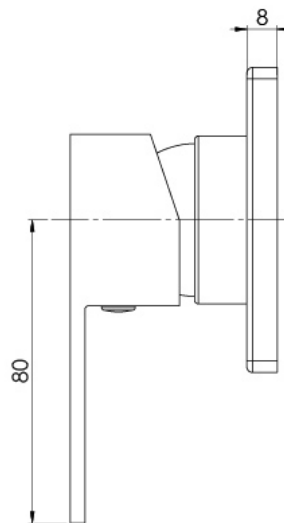

Baxi Shower/Bath Mixer Complete  
156780510

**Features:**

- Includes 150780400 +156780510 - Body & Trim Kit
- Coloured hot and cold indicators
- Durable, high quality finish

**Finish:**

Matte Black

NOTE: Images, specifications and dimension correct at the time of publishing. It is advised that these details be confirmed prior to installation as no liability will be taken by Bowermans Office Furniture for any changes in specifications.