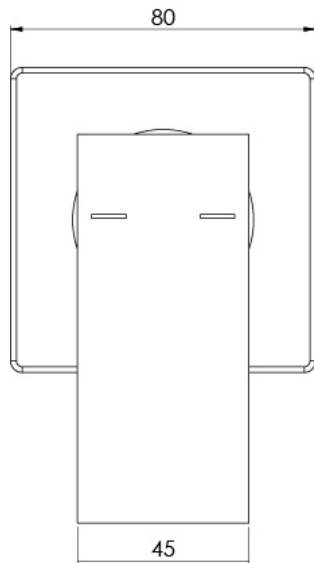

Baxi Shower/Bath Mixer Complete  
156780510

**Features:**

- Includes 150780400 +156780510 - Body & Trim Kit
- Coloured hot and cold indicators
- Durable, high quality finish

**Finish:**

Matte Black

NOTE: Images, specifications and dimension correct at the time of publishing. It is advised that these details be confirmed prior to installation as no liability will be taken by Bowermans Office Furniture for any changes in specifications.