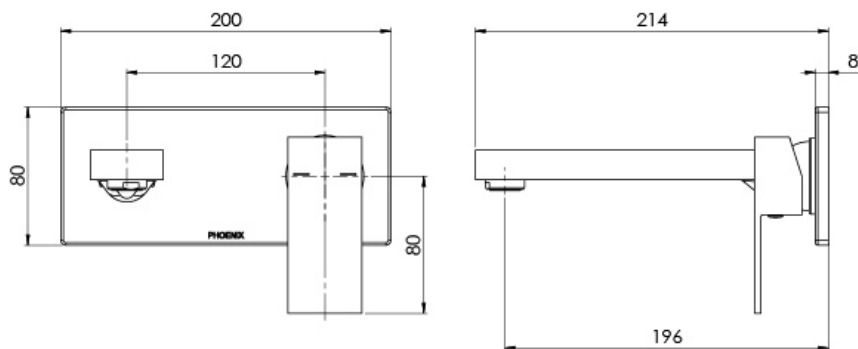

Baxi 200mm Wall Mixer with Spout Complete
156781200

Features:

- Includes 150780400 + 156781200 - Body and Trim Kit
- Brass construction
- Coloured hot and cold indicators

Finish:

Chrome

NOTE: Images, specifications and dimension correct at the time of publishing. It is advised that these details be confirmed prior to installation as no liability will be taken by Bowermans Office Furniture for any changes in specifications.