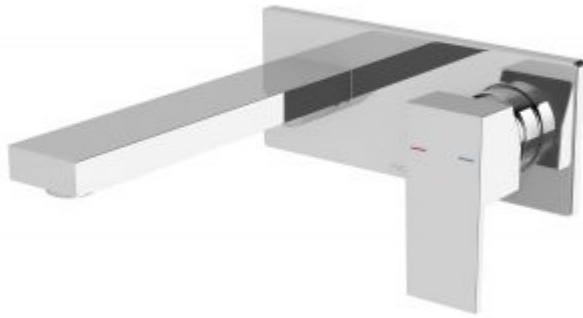

Baxi 200mm Wall Mixer with Spout Complete
156781200

Features:

- Includes 150780400 + 156781200 - Body and Trim Kit
- Brass construction
- Coloured hot and cold indicators

Finish:

Chrome

NOTE: Images, specifications and dimension correct at the time of publishing. It is advised that these details be confirmed prior to installation as no liability will be taken by Bowermans Office Furniture for any changes in specifications.