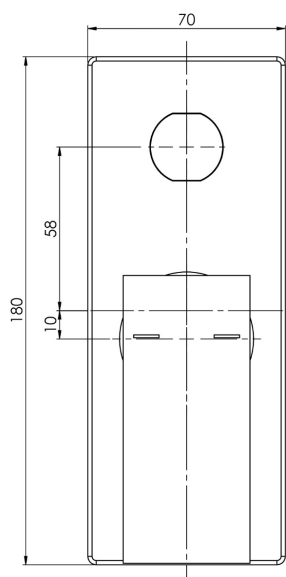

Baxi Shower/Bath Mixer with Diverter Complete
156794000

Features:

- Includes 150793000 +156794000 - Body and Trim Kit
- Brass backplate
- Coloured hot and cold indicators

Finish:

Chrome

NOTE: Images, specifications and dimension correct at the time of publishing. It is advised that these details be confirmed prior to installation as no liability will be taken by Bowermans Office Furniture for any changes in specifications.