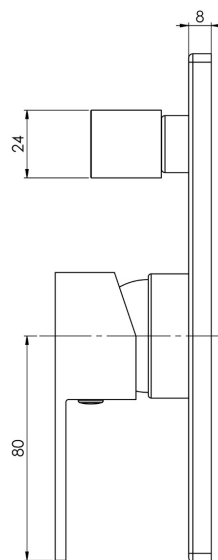

Baxi Shower/Bath Mixer with Diverter Complete
156794000

Features:

- Includes 150793000 +156794000 - Body and Trim Kit
- Brass backplate
- Coloured hot and cold indicators

Finish:

Chrome

NOTE: Images, specifications and dimension correct at the time of publishing. It is advised that these details be confirmed prior to installation as no liability will be taken by Bowermans Office Furniture for any changes in specifications.