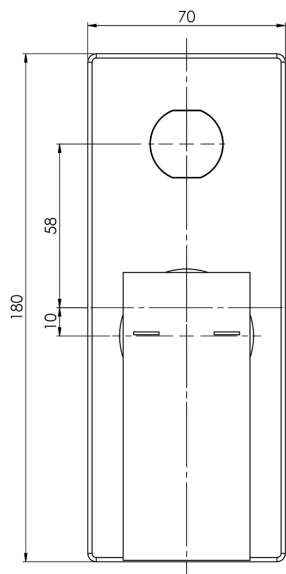

Baxi Diverter Mixer Complete
156794010

Features:

- Includes 150793000 +156794010 - Body and Trim Kit
- Brass backplate
- Coloured hot and cold indicators

Finish:

Matte Black

NOTE: Images, specifications and dimension correct at the time of publishing. It is advised that these details be confirmed prior to installation as no liability will be taken by Bowermans Office Furniture for any changes in specifications.