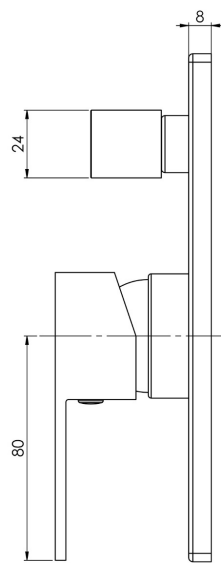

Baxi Diverter Mixer Complete
156794010

Features:

- Includes 150793000 +156794010 - Body and Trim Kit
- Brass backplate
- Coloured hot and cold indicators

Finish:

Matte Black

NOTE: Images, specifications and dimension correct at the time of publishing. It is advised that these details be confirmed prior to installation as no liability will be taken by Bowermans Office Furniture for any changes in specifications.