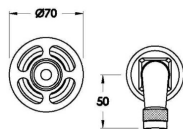

Brodware

Industrica Bath Mixer
1670600341

Features:

- WELS 6 Star, 4.5L/min*
- 235mm spout
- DDA compliant when installed to the AS1428.1 standard
- Brass construction
- Made in Australia

Finish:

Brushed Nickel

Front view

Side view:

Top view:

NOTE: Images, specifications and dimension correct at the time of publishing. It is advised that these details be confirmed prior to installation as no liability will be taken by Bowermans Office Furniture for any changes in specifications.