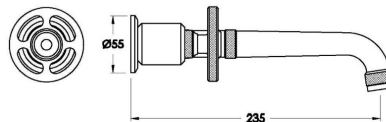

Brodware

Industrica Bath Mixer
1670600341

Features:

- WELS 6 Star, 4.5L/min*
- 235mm spout
- DDA compliant when installed to the AS1428.1 standard
- Brass construction
- Made in Australia

Finish:

Brushed Nickel

Front view

Side view:

Top view:

NOTE: Images, specifications and dimension correct at the time of publishing. It is advised that these details be confirmed prior to installation as no liability will be taken by Bowermans Office Furniture for any changes in specifications.