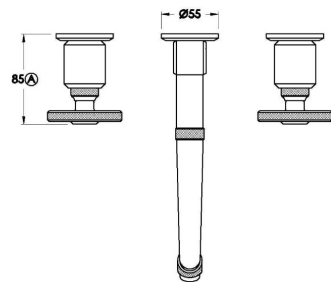

Brodware

Industrica Bath Mixer
1670600341

Features:

- WELS 6 Star, 4.5L/min*
- 235mm spout
- DDA compliant when installed to the AS1428.1 standard
- Brass construction
- Made in Australia

Finish:

Brushed Nickel

Front view

Side view:

Top view:

NOTE: Images, specifications and dimension correct at the time of publishing. It is advised that these details be confirmed prior to installation as no liability will be taken by Bowermans Office Furniture for any changes in specifications.