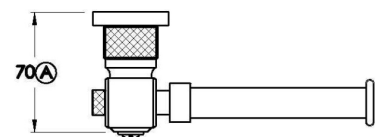

NOTE: Images, specifications and dimension correct at the time of publishing. It is advised that these details be confirmed prior to installation as no liability will be taken by Bowermans Office Furniture for any changes in specifications.