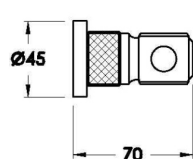

# Brodware

Industrica Toilet Roll Holder  
 1676100041

**Features:**

- Brass construction
- Made in Australia
- Finish: Brushed Nickel

**Finish:**

Brushed Nickel

Front view

Side view: