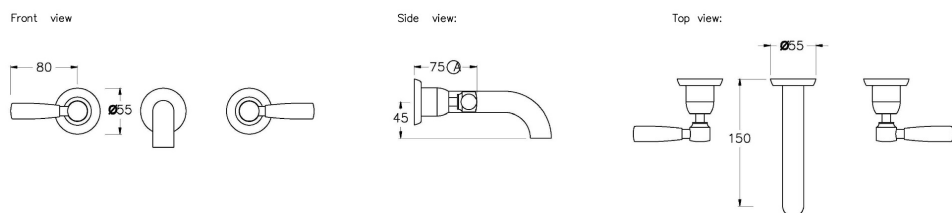

Brodware

Manhattan Wall Basin/Bath Set - POLISHED NICKEL
 1910500340

Features:

- Colour - POLISHED NICKEL
- 150mm spout
- Brass construction

Finish:

Brushed Nickel

Manhattan Wall Basin/Bath Set - POLISHED NICKEL

NOTE: Images, specifications and dimension correct at the time of publishing. It is advised that these details be confirmed prior to installation as no liability will be taken by Bowermans Office Furniture for any changes in specifications.