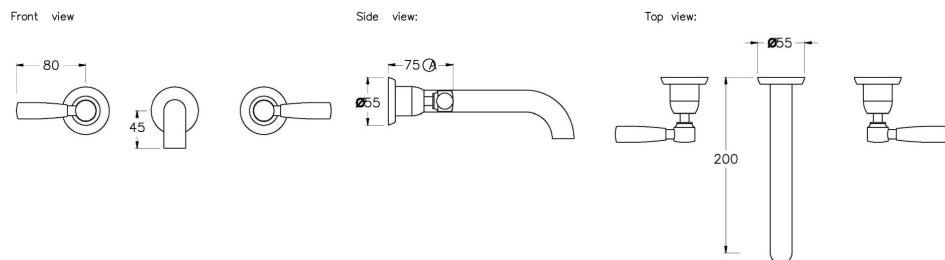

Brodware

Manhattan Basin Set With 200mm Spout - POLISHED NICKEL
 1910650340

Features:

- Colour - POLISHED NICKEL
- Flow controlled
- 4.5L/min

Finish:

Brushed Nickel

NOTE: Images, specifications and dimension correct at the time of publishing. It is advised that these details be confirmed prior to installation as no liability will be taken by Bowermans Office Furniture for any changes in specifications.