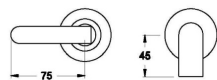

# Brodware

City Plus Basin/Bath Set - NERO  
 1970600321

**Features:**

- Colour - NERO
- 200mm spout
- 4.5L/min

**Finish:**

Black

Front view

Side view: