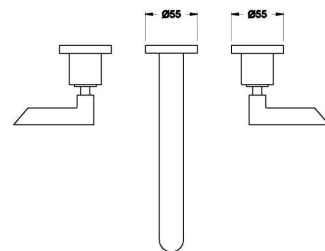

# Brodware

City Plus Basin/Bath Set - NERO  
 1970600321

**Features:**

- Colour - NERO
- 200mm spout
- 4.5L/min

**Finish:**

Black

Front view

Side view:

Top view:

NOTE: Images, specifications and dimension correct at the time of publishing. It is advised that these details be confirmed prior to installation as no liability will be taken by Bowermans Office Furniture for any changes in specifications.