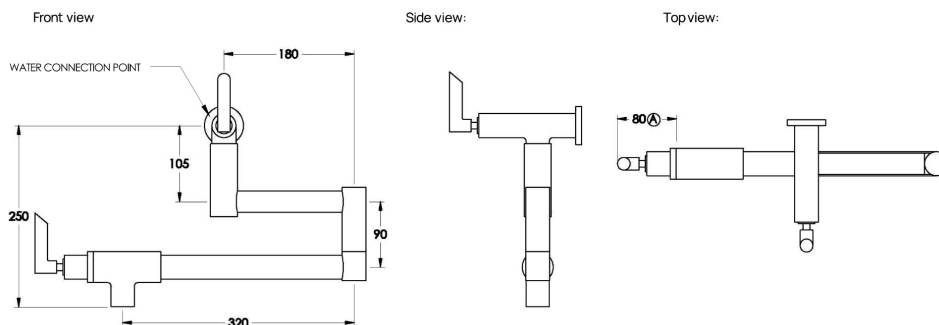

NOTE: Images, specifications and dimension correct at the time of publishing. It is advised that these details be confirmed prior to installation as no liability will be taken by Bowermans Office Furniture for any changes in specifications.