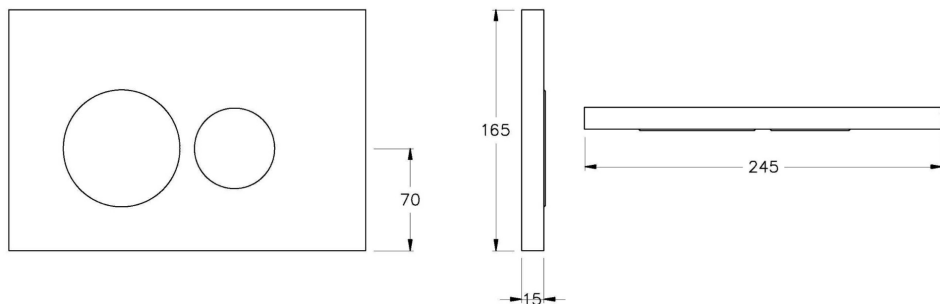

Brodware

Dual Flush Push Plate - Bronze
 1977594057

Features:

- Colour : ROMA BRONZE
- Flush plate only, inwall cistern not included
- Same as Geberit 115.882.SN.1, to suit Geberit Sigma8 inwall cistern
- Can be installed on a Kappa under-counter cistern when Sigma adapter 225.008.00.1 is used (adapter not included)
- Stainless steel construction

Finish:

Bronze

Dimension:

W245 x D15 x H165mm

Front view

Side view:

Top view:

NOTE: Images, specifications and dimension correct at the time of publishing. It is advised that these details be confirmed prior to installation as no liability will be taken by Bowermans Office Furniture for any changes in specifications.