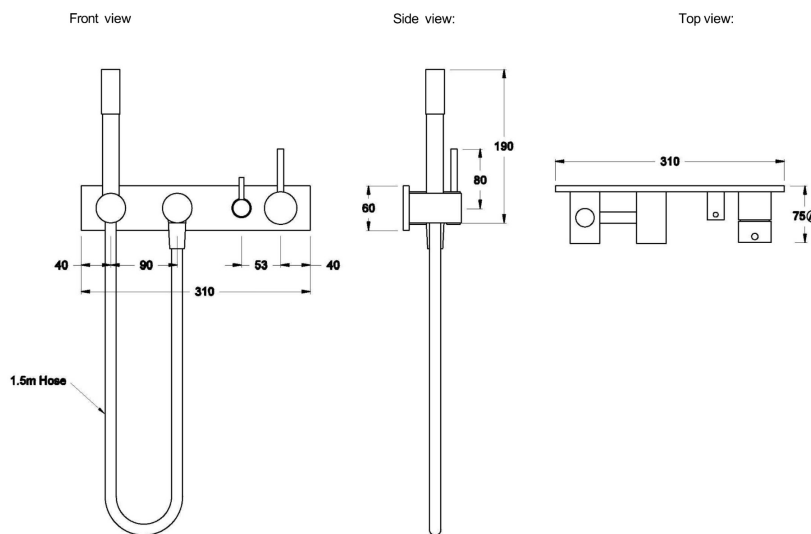

Brodware

City Stik Handshower Set with Diverter - BRUSHED NICKEL
 1994205041

Features:

- Colour - BRUSHED NICKEL
- 1.5m shower hose
- Microphone shower head

Finish:

Brushed Nickel

NOTE: Images, specifications and dimension correct at the time of publishing. It is advised that these details be confirmed prior to installation as no liability will be taken by Bowermans Office Furniture for any changes in specifications.