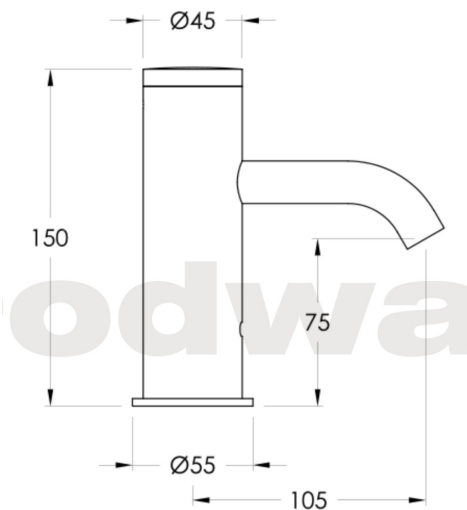

Brodware

Brosmart Sensor Basin Mixer
2270292001

Features:

- WELS 6 Star, 4.5L/min
- Sensor activated
- DDA compliant when installed to the AS1428.1 standard
- Anti-vandal design
- Brass construction

Finish:

Chrome

NOTE: Images, specifications and dimension correct at the time of publishing. It is advised that these details be confirmed prior to installation as no liability will be taken by Bowermans Office Furniture for any changes in specifications.