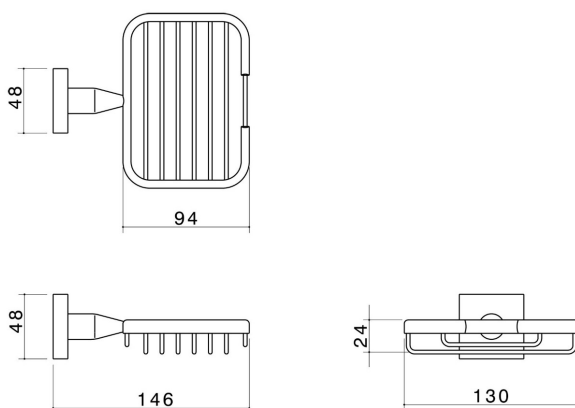

dorf

**Enix Soap Basket
229604**

Features:

- Metal construction
- Dual fixings

Finish:

Chrome

Dimension:

W130 x D146 x H48mm