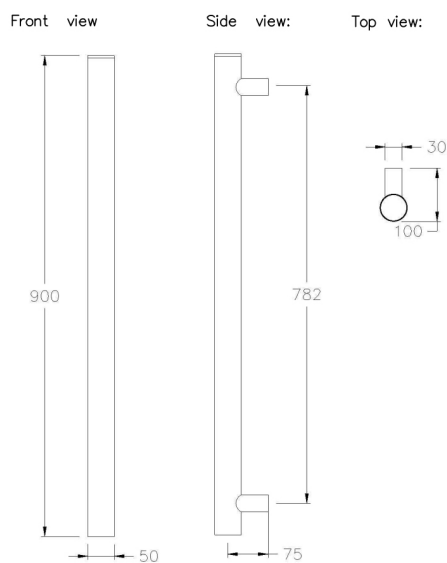

# Brodware

900mm Single Towel Rail - Bronze  
 3270000161

**Features:**

- 900mm
- Transformer included
- Stainless steel construction
- Colour: Bronze

**Finish:**

Bronze

**Dimension:**

W150 x D75 x H900mm