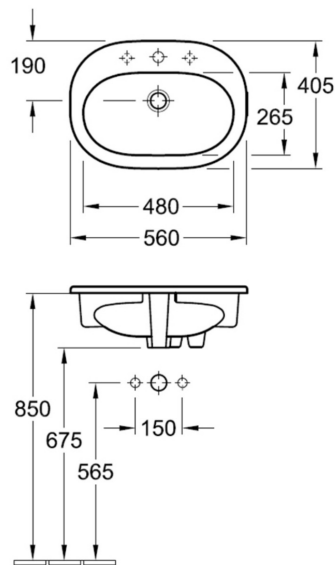

Villeroy & Boch

Novo 560mm Inset Basin 4161560301

Features:

- Tapware not included
- No overflow
- No waste included
- 3 tap hole options

Finish:

White

Dimension:

W560 x D405 x H175mm