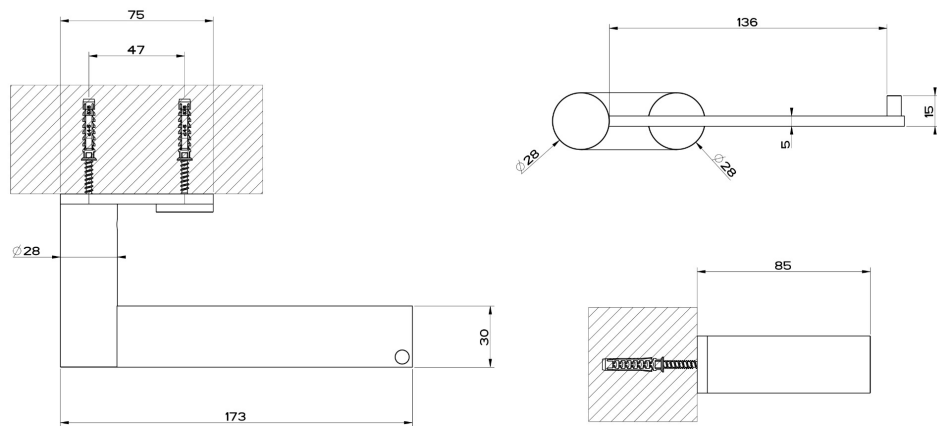

Toilet Roll Holder
54749239

Features:

- Holds 1 roll

Finish:

Stainless Steel

Dimension:

W173 x D85 x H28mm

NOTE: Images, specifications and dimension correct at the time of publishing. It is advised that these details be confirmed prior to installation as no liability will be taken by Bowermans Office Furniture for any changes in specifications.