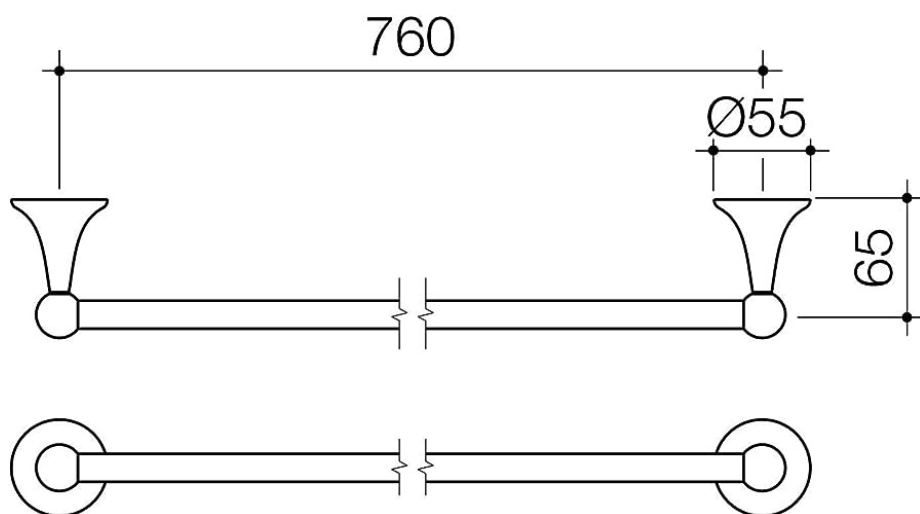

stylus

Cadet 760mm Single Towel Rail
632280C

Features:

- Wall mounted
- Polished chrome finish

Finish:

Chrome

Dimension:

W760 x D65 x H55mm