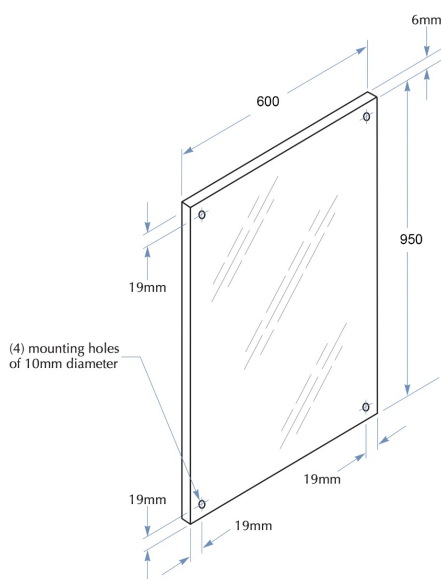

600mm Rectangular Mirror
7482438

Features:

- Surface mounted
- Stainless steel
- Architectural bright polished

Finish:

Stainless Steel

Dimension:

W600 x D6 x H950mm

NOTE: Images, specifications and dimension correct at the time of publishing. It is advised that these details be confirmed prior to installation as no liability will be taken by Bowermans Office Furniture for any changes in specifications.