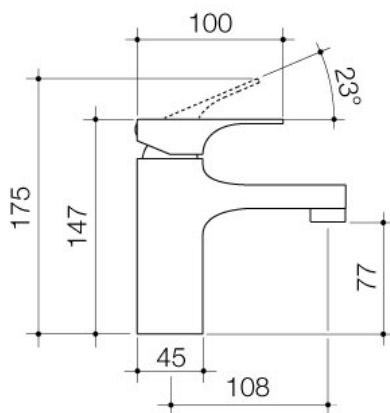

**dorf**

**Viridian Basin Mixer  
811010B5A**

**Features:**

- European SoftPEX hoses provide superior durability, longer life and are free from impurities

**Finish:**

Matte Black

NOTE: Images, specifications and dimension correct at the time of publishing. It is advised that these details be confirmed prior to installation as no liability will be taken by Bowermans Office Furniture for any changes in specifications.