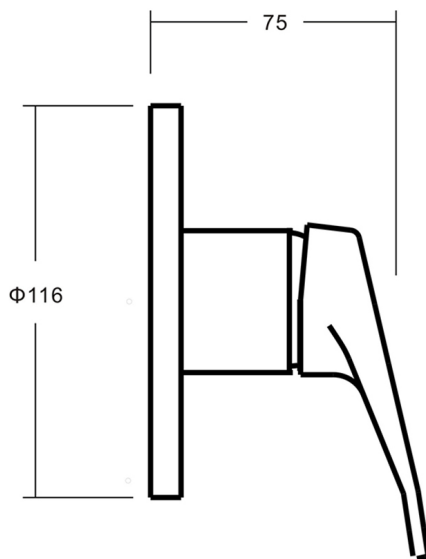

**alder**

Star Shower/Bath Mixer  
86292

**Features:**

- No indicators

**Finish:**

Chrome

NOTE: Images, specifications and dimension correct at the time of publishing. It is advised that these details be confirmed prior to installation as no liability will be taken by Bowermans Office Furniture for any changes in specifications.