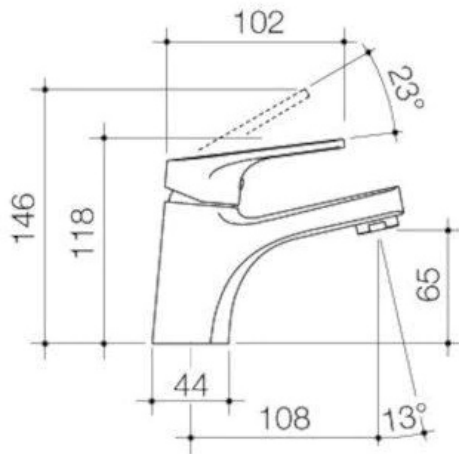

CAROMA
 Made For Life

Basin Mixer
872881B6A

Features:

- Silicone aerator prevents calcium and limescale build-up

Finish:

Matte Black

NOTE: Images, specifications and dimension correct at the time of publishing. It is advised that these details be confirmed prior to installation as no liability will be taken by Bowermans Office Furniture for any changes in specifications.