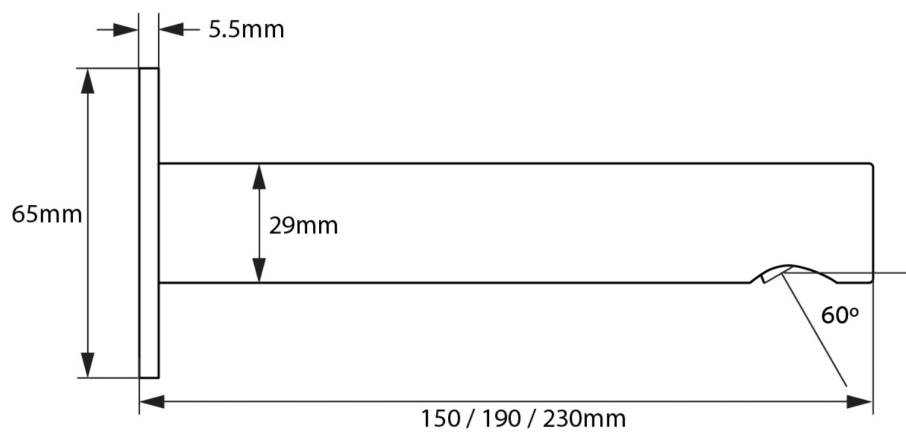

## Essentials 190mm Round Bath Spout 92606

PRODUCT SPECIFICATION SHEET

### Dimension:

W65 x D190 x H65mm

NOTE: Images, specifications and dimension correct at the time of publishing. It is advised that these details be confirmed prior to installation as no liability will be taken by Bowermans Office Furniture for any changes in specifications.