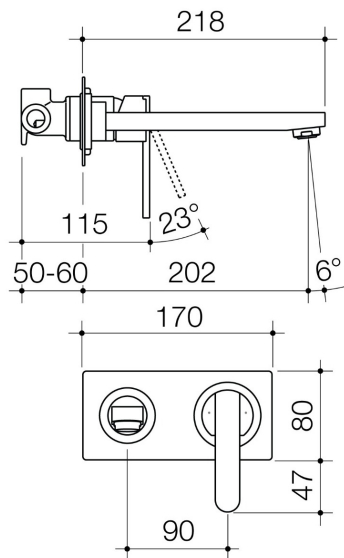

CAROMA
 Made For Life

**Saracom 200mm Wall Basin Mixer with Spout
 98021C5A**

Features:

- Paddle style handles
- Silicone aerator
- Energy efficient and water saving technology

Finish:

Chrome

NOTE: Images, specifications and dimension correct at the time of publishing. It is advised that these details be confirmed prior to installation as no liability will be taken by Bowermans Office Furniture for any changes in specifications.