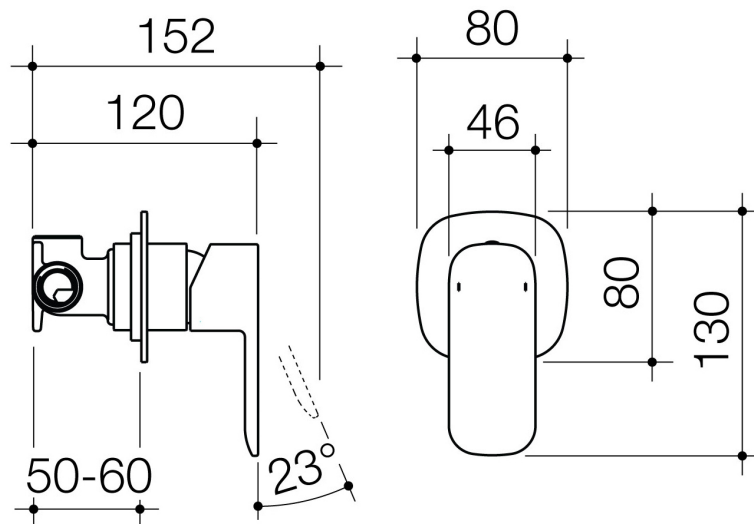

CAROMA
 Made For Life

Shower/Bath Mixer
99585C

Features:

- Polished Chrome finish
- Match with Contura toilets, basins and bath

Finish:

Chrome

NOTE: Images, specifications and dimension correct at the time of publishing. It is advised that these details be confirmed prior to installation as no liability will be taken by Bowermans Office Furniture for any changes in specifications.