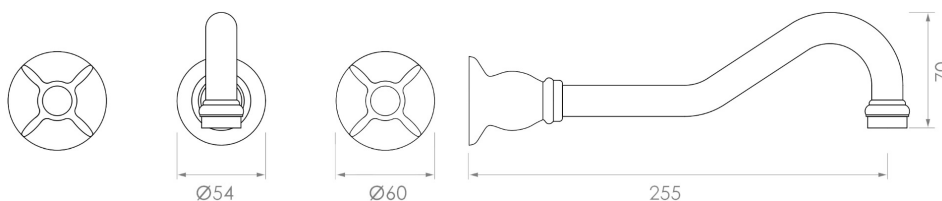

astrawalker™

Olde English Wall Set A5106V204

Features:

- Colour - NICKEL
- Cross handles

Finish:

Brushed Nickel

NOTE: Images, specifications and dimension correct at the time of publishing. It is advised that these details be confirmed prior to installation as no liability will be taken by Bowermans Office Furniture for any changes in specifications.