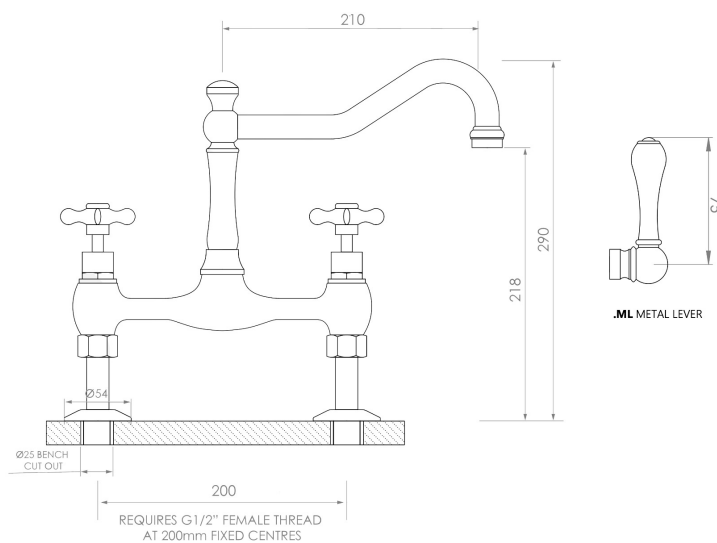

Finish:

Brushed Brass (Gold)

NOTE: Images, specifications and dimension correct at the time of publishing. It is advised that these details be confirmed prior to installation as no liability will be taken by Bowermans Office Furniture for any changes in specifications.