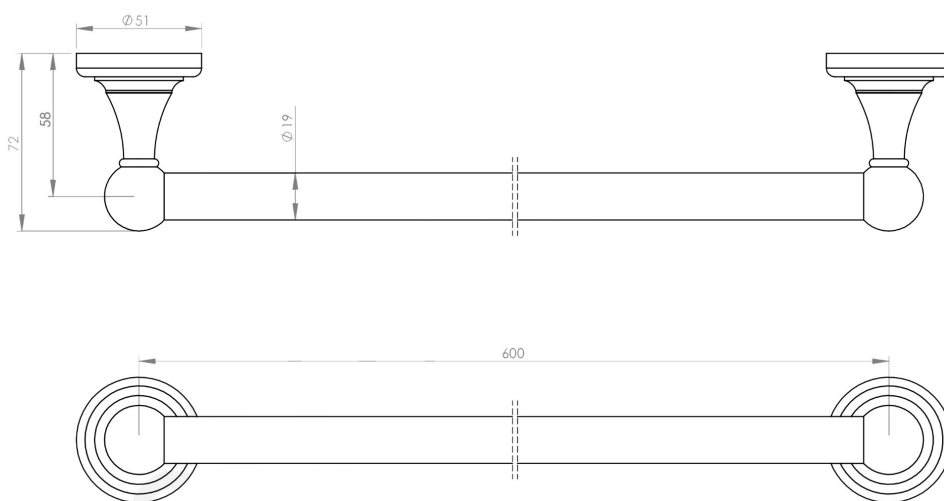

## Olde English 600mm Single Towel Rail

A5155614

**Features:**

- Colour - CHARCOAL BRONZE
- Wall mounted

**Finish:**

Black

**Dimension:**

W600 x D72 x H51mm