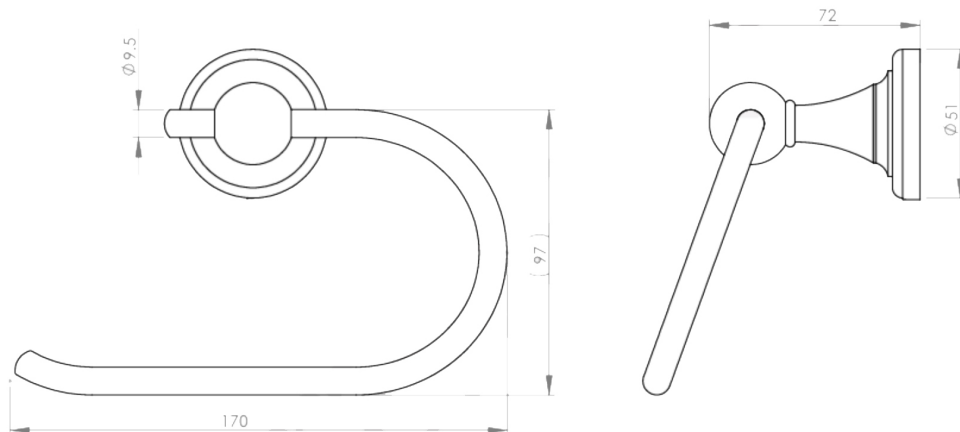

## Olde English Toilet Roll Holder A516114

**Features:**

- Colour - CHARCOAL BRONZE
- Holds 1 roll

**Finish:**

Black

**Dimension:**

W170 x D72 x H97mm

NOTE: Images, specifications and dimension correct at the time of publishing. It is advised that these details be confirmed prior to installation as no liability will be taken by Bowermans Office Furniture for any changes in specifications.