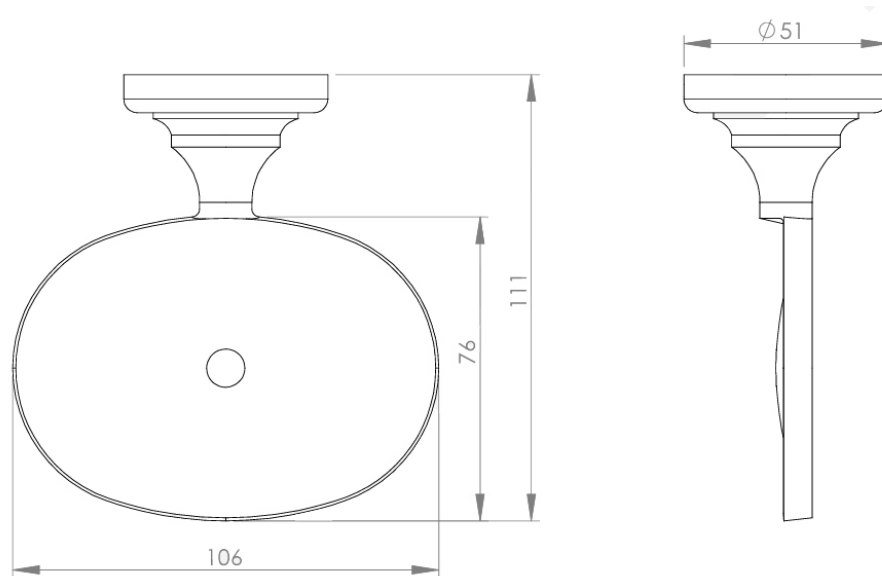

astrawalker™

Hampton Soap Dish

A585219

Features:

- Colour - URBAN BRASS

Finish:

Brushed Brass (Gold)

Dimension:

W106 x D111 x H51mm

NOTE: Images, specifications and dimension correct at the time of publishing. It is advised that these details be confirmed prior to installation as no liability will be taken by Bowermans Office Furniture for any changes in specifications.