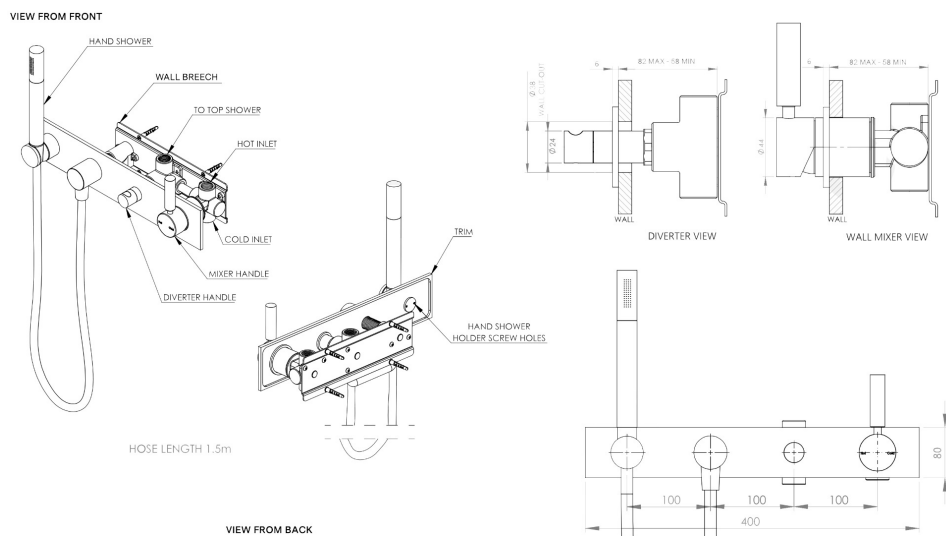

astrawalker™

Icon + Hand Shower & Mixer - IRON BRONZE A674842V4LH13

Features:

- Colour - IRON BRONZE
- Wall mounted only
- Microphone shower head
- Shower hose length 1.2m

Finish:

Black

NOTE: Images, specifications and dimension correct at the time of publishing. It is advised that these details be confirmed prior to installation as no liability will be taken by Bowermans Office Furniture for any changes in specifications.