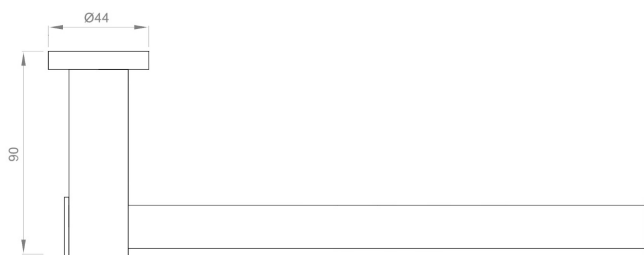

astrawalker™

Icon + Towel Holder - IRON BRONZE
A6751V213

Features:

- Colour - IRON BRONZE
- Holds one hand towel

Finish:

Black

Dimension:

W240 x D90 x H44mm