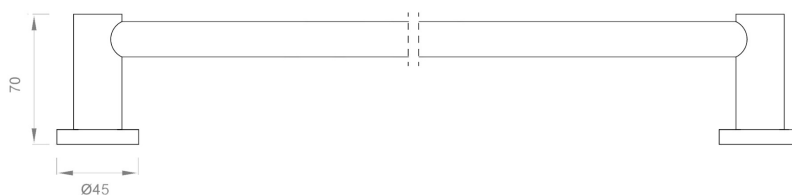

astrawalker™

Icon + 600mm Single Towel Rail

A6755610

Features:

- Colour - ICE GREY
- Wall mounted

Finish:

Grey

Dimension:

W600 x D70 x H45mm

NOTE: Images, specifications and dimension correct at the time of publishing. It is advised that these details be confirmed prior to installation as no liability will be taken by Bowermans Office Furniture for any changes in specifications.