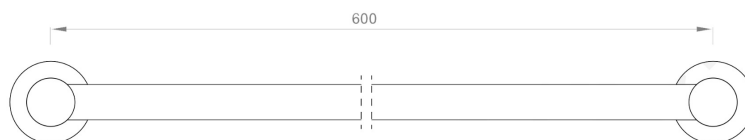

astrawalker™

Icon + 600mm Single Towel Rail

A6755610

Features:

- Colour - ICE GREY
- Wall mounted

Finish:

Grey

Dimension:

W600 x D70 x H45mm

NOTE: Images, specifications and dimension correct at the time of publishing. It is advised that these details be confirmed prior to installation as no liability will be taken by Bowermans Office Furniture for any changes in specifications.