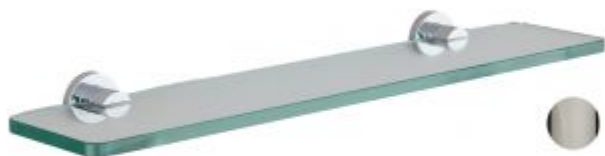

astrawalker™

Icon + Glass Shower Shelf

A675904

Features:

- Colour - NICKEL
- 500mm wall mounted

Finish:

Brushed Nickel

Dimension:

W500 x D113 x H44mm

NOTE: Images, specifications and dimension correct at the time of publishing. It is advised that these details be confirmed prior to installation as no liability will be taken by Bowermans Office Furniture for any changes in specifications.