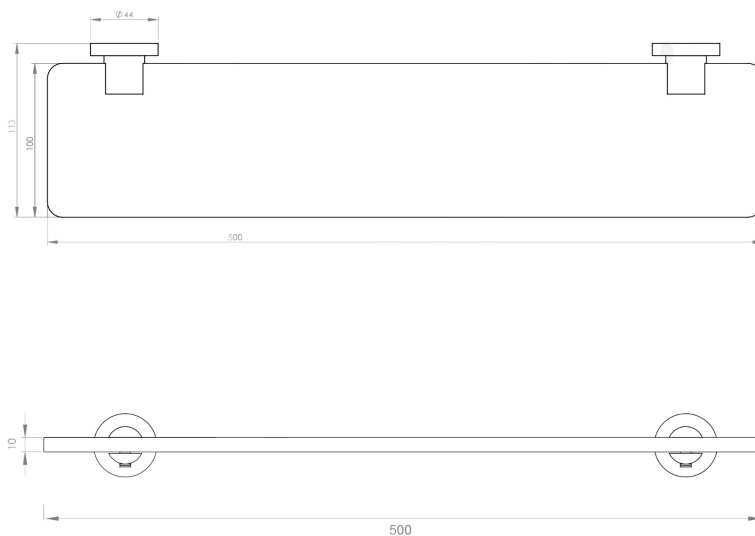

astrawalker™

Icon + Glass Shower Shelf

A675904

Features:

- Colour - NICKEL
- 500mm wall mounted

Finish:

Brushed Nickel

Dimension:

W500 x D113 x H44mm

NOTE: Images, specifications and dimension correct at the time of publishing. It is advised that these details be confirmed prior to installation as no liability will be taken by Bowermans Office Furniture for any changes in specifications.