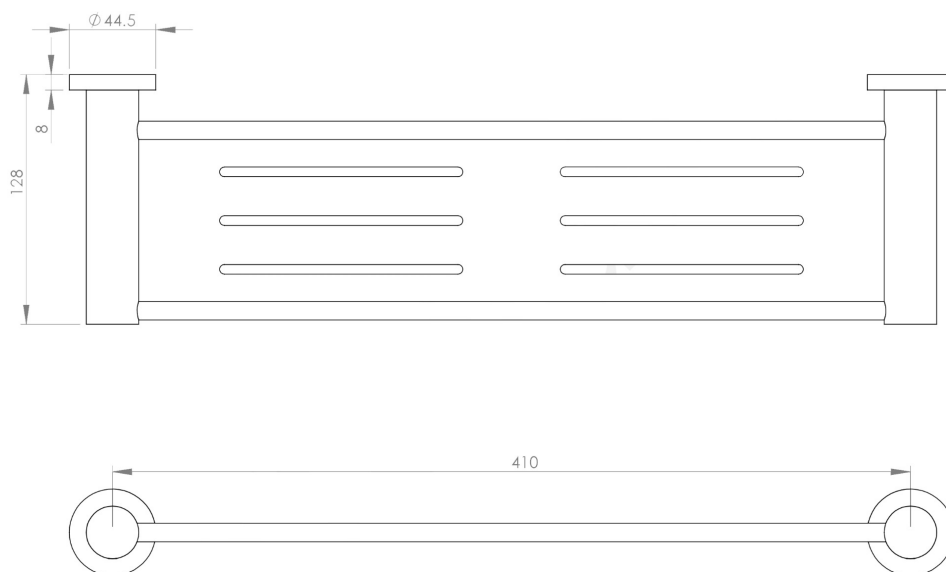

astrawalker™

Icon + Metal Shower Shelf A6759V210

Features:

- Colour - ICE GREY
- Wall mounted

Finish:

Grey

Dimension:

W410 x D128 x H44.5mm