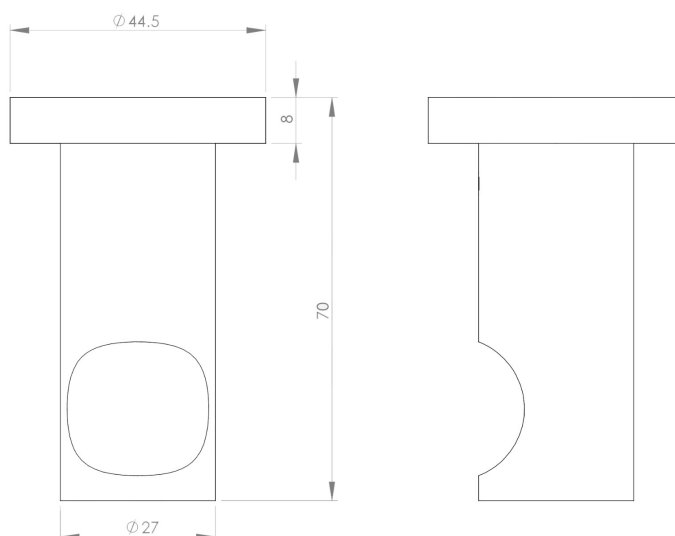

# astrawalker™

Icon + Robe Hook

A676319

**Features:**

- Colour - URBAN BRASS
- Wall mounted

**Finish:**

Brushed Brass (Gold)

**Dimension:**

W44.5 x D70 x H44.5mm

NOTE: Images, specifications and dimension correct at the time of publishing. It is advised that these details be confirmed prior to installation as no liability will be taken by Bowermans Office Furniture for any changes in specifications.