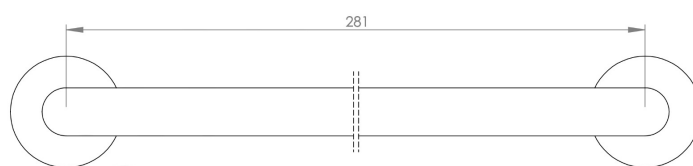

astrawalker™

Icon + Lever 300mm Single Towel Rail

A6855305

Features:

- Colour - AGED BRASS
- Wall mounted

Finish:

Black

Dimension:

W281 x D83mm

NOTE: Images, specifications and dimension correct at the time of publishing. It is advised that these details be confirmed prior to installation as no liability will be taken by Bowermans Office Furniture for any changes in specifications.